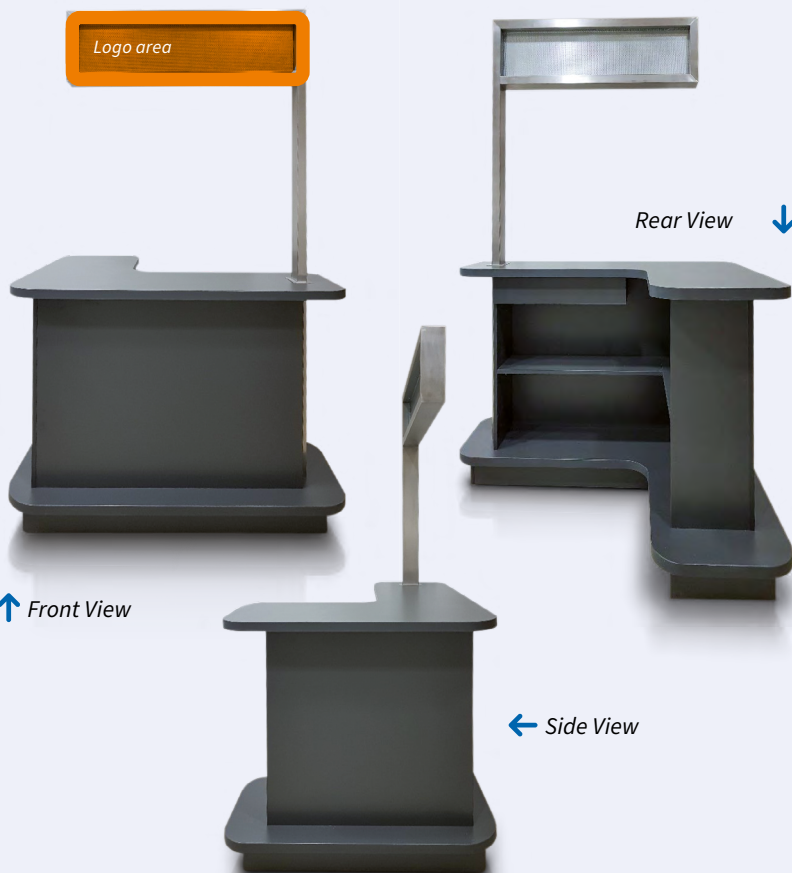

Rental Price List

1 hour

CZK 692 VAT excl.

1 day (for more than 10 hours, max. 24 hours)

CZK 6,920 VAT excl.

You will receive an invoice no later than within one week from the end of the lease by post, or if required, electronically.