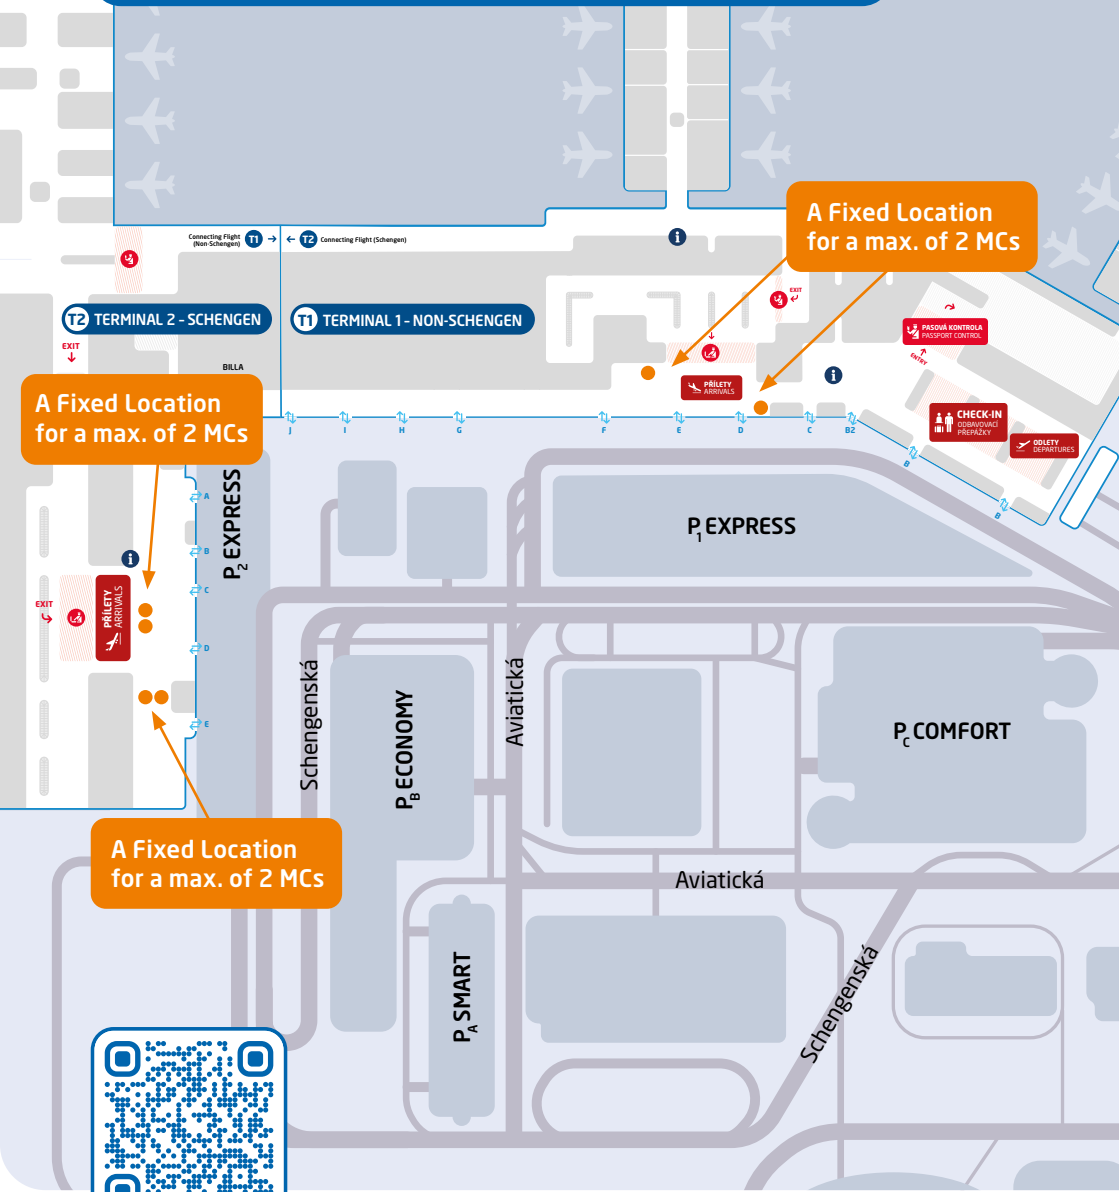

A Short-Term Lease of a Mobile Counter

prg.aero/en/desks-and-counters-hire

A SHORT-TERM LEASE OF A MOBILE COUNTER

- A mobile counter (hereinafter “MC”) may be leased only for the purpose of welcoming passengers and providing information to those who arrive in the Czech Republic as participants for a specific event, such as conferences, a sports, social or other event.
- Upon receiving an order, the MC is prepared in a specific location in the arrival hall of Terminal 1 or Terminal 2. It is not permitted to modify or move it in any form!
- The Order Form is located on the website of Prague Airport www.prg.aero/en/desks-and-counters-hire.
- The MC includes one chair. More than one chair is not permitted.
- One roll-up with a maximum width of 105 cm can be placed next to the MC.
- The Tenant may place their logo only in the upper portion of the MC in the location designated for such purposes. The logo must be placed on a metal surface with the following dimensions: 91.5 x 21.5 cm (attached with the help of magnets or it can be prepared on a magnetic film).
- No logo may be glued to or installed onto any part of the MC. In case of any breach of this rule, a contractual fine of CZK 5,000 will be imposed.

INSTRUCTIONS REGARDING THE LEASE IN SITU:

- **Lease commencement:** upon arrival at Vaclav Havel Airport Prague, please **contact the Operations Centre at 220 116 000**. An MC operations staff member will prepare an MC and have you sign an MC Handover Report.
- **Lease end:** **contact the Operations Centre** again and wait for the arrival of an operations staff member, who will then take the MC back from you against your signature on the MC Handover Report. The Lease is properly concluded only once this step has occurred!

LOCATION OF MOBILE COUNTERS

ORDER ONLINE