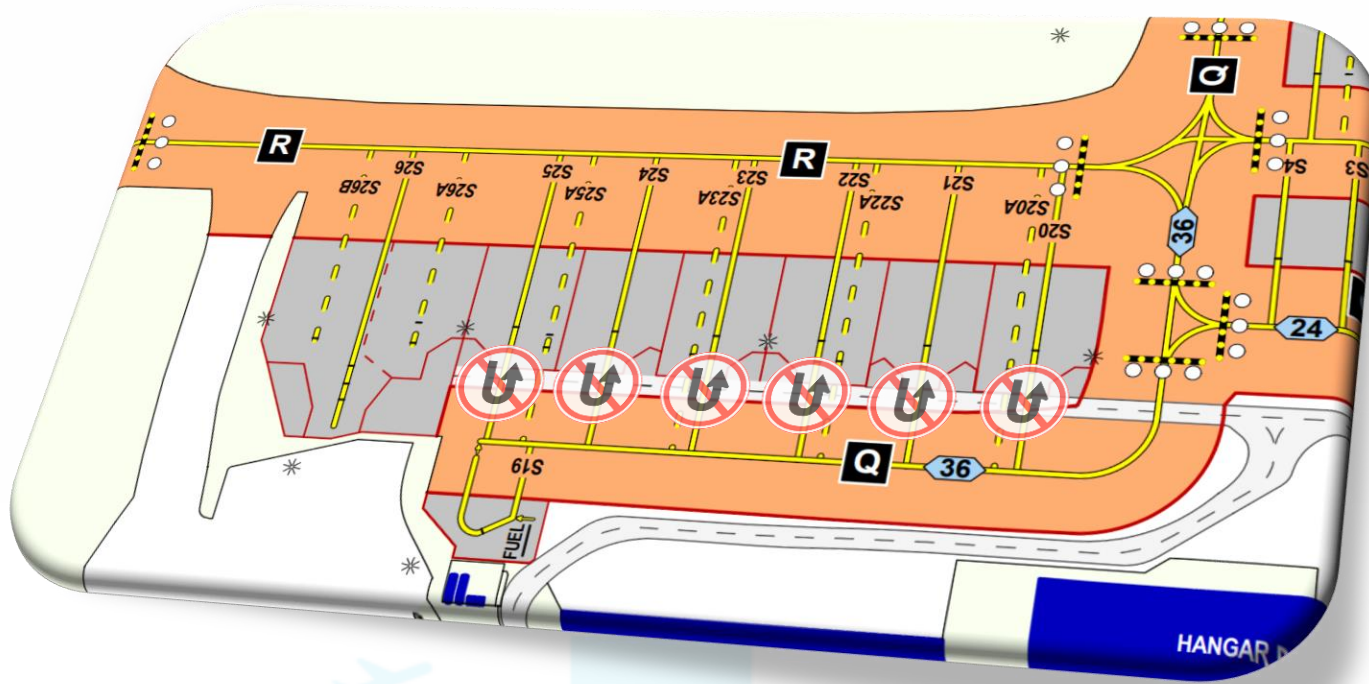

## Please, don't U-turn on stand!

From stand S20 – S25 taxi straight forward to TWY Q, unless otherwise instructed by ATC.

Note: Apron is supervised.  